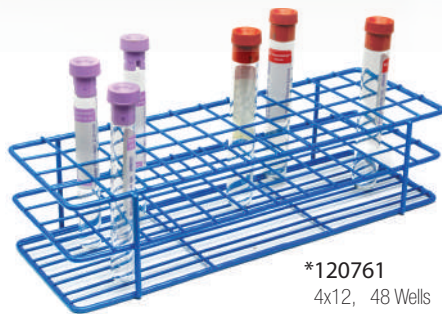

Coated Wire Racks

Chemically resistant HDPE Coated Wire Racks

- Holds all brands and types of conical, round or flat bottom, glass or plastic, tubes and/or bottles
- Square wells and three deck levels help keep tubes secure

*120089
6x12, 72 Wells

Fits 10-13 mm Tubes

Item No.	Color	Tube Array	Wells	Well Dia. mm	L x W x H in	L x W x H cm
120089*	Blue	6x12	72	13	8.1 x 4.1 x 2.6	20.5 x 10.5 x 6.5
120759	Blue	9x12	108	13	8 x 6.4 x 2.6	20.4 x 16.1 x 6.5

*120761
4x12, 48 Wells

Fits 13-16 mm Tubes

Item No.	Color	Tube Array	Wells	Well Dia. mm	L x W x H in	L x W x H cm
120760	Blue	4x10	40	16	7.9 x 3.3 x 2.4	20 x 8.3 x 5.9
120761*	Blue	4x12	48	16	9.4 x 3.3 x 2.4	23.7 x 12.7 x 5.9
HS23072	Blue	6x12	72	16	9.5 x 5 x 2.6	24.1 x 18.8 x 6.5
120763	Blue	9x12	108	16	9.3 x 5 x 2.6	23.7 x 12.7 x 6.5
HS23108	Red	9x12	108	16	9.3 x 5 x 2.6	23.7 x 12.7 x 6.5

Fits 16-18 mm Tubes – 1.5 mL

Item No.	Color	Tube Array	Wells	Well Dia. mm	L x W x H in	L x W x H cm
HS23215*	Blue	3x5	15	20	5 x 3 x 3	12.7 x 7.6 x 7.6

Fits 16-20 mm Tubes – 15 mL

Item No.	Color	Tube Array	Wells	Well Dia. mm	L x W x H in	L x W x H cm
120764	Blue	4x10	40	20	9.5 x 3.9 x 3.1	24 x 9 x 8
120765	Blue	8x10	80	20	9.5 x 7.6 x 3.1	24 x 19 x 8