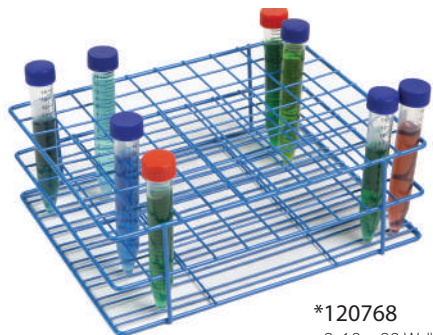

Coated Wire Racks

Chemically resistant HDPE Coated Wire Racks

- Holds all brands and types of conical, round or flat bottom, glass or plastic, tubes and/or bottles
- Square wells and three deck levels help keep tubes secure

*120761
4x12, 48 Wells

Fits 13-16 mm Tubes

Item No.	Color	Tube Array	Wells	Well Dia. mm	L x W x H in	L x W x H cm
120760	Blue	4x10	40	16	7.9 x 3.3 x 2.4	20 x 8.3 x 5.9
120761*	Blue	4x12	48	16	9.4 x 3.3 x 2.4	23.7 x 12.7 x 5.9
HS23072	Blue	6x12	72	16	9.5 x 5 x 2.6	24.1 x 18.8 x 6.5
120763	Blue	9x12	108	16	9.3 x 5 x 2.6	23.7 x 12.7 x 6.5
HS23108	Red	9x12	108	16	9.3 x 5 x 2.6	23.7 x 12.7 x 6.5

Fits 16-18 mm Tubes – 1.5 mL

Item No.	Color	Tube Array	Wells	Well Dia. mm	L x W x H in	L x W x H cm
HS23215*	Blue	3x5	15	20	5 x 3 x 3	12.7 x 7.6 x 7.6

Fits 16-20 mm Tubes – 15 mL

Item No.	Color	Tube Array	Wells	Well Dia. mm	L x W x H in	L x W x H cm
120764	Blue	4x10	40	20	9.5 x 3.9 x 3.1	24 x 9 x 8
120765	Blue	8x10	80	20	9.5 x 7.6 x 3.1	24 x 19 x 8

*HS23215
3x5,
15 Wells

*120768
8x10, 80 Wells

Fits 20-24 mm Tubes

Item No.	Color	Tube Array	Wells	Well Dia. mm	L x W x H in	L x W x H cm
120766	Blue	4x10	40	24	10.2 x 4.2 x 3.2	26 x 10.7 x 8

Fits 20-25 mm Tubes