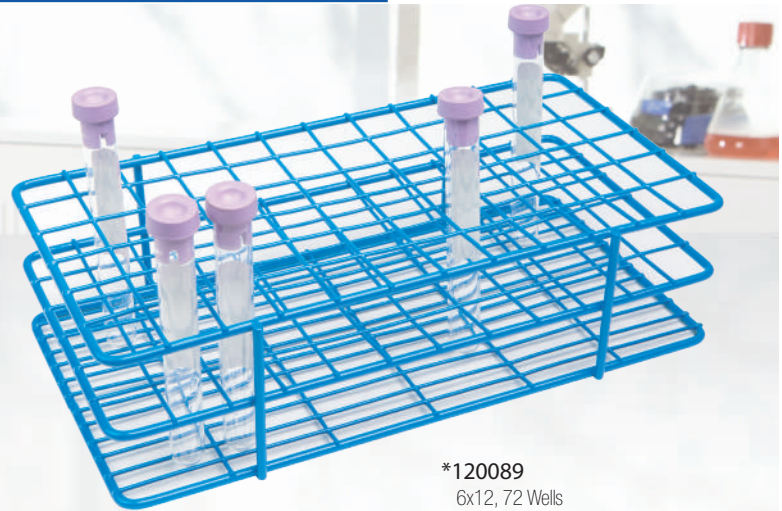

Coated Wire Racks

Chemically resistant HDPE Coated Wire Racks

- Holds all brands and types of conical, round or flat bottom, glass or plastic, tubes and/or bottles
- Square wells and three deck levels help keep tubes secure

*120089
6x12, 72 Wells

Fits 10-13 mm Tubes

Item No.	Color	Tube Array	Wells	Well Dia. mm	L x W x H in	L x W x H cm
120089*	Blue	6x12	72	13	8.1 x 4.1 x 2.6	20.5 x 10.5 x 6.5
120759	Blue	9x12	108	13	8 x 6.4 x 2.6	20.4 x 16.1 x 6.5

*120761
4x12, 48 Wells

Fits 13-16 mm Tubes

Item No.	Color	Tube Array	Wells	Well Dia. mm	L x W x H in	L x W x H cm
120760	Blue	4x10	40	16	7.9 x 3.3 x 2.4	20 x 8.3 x 5.9
120761*	Blue	4x12	48	16	9.4 x 3.3 x 2.4	23.7 x 12.7 x 5.9
HS23072	Blue	6x12	72	16	9.5 x 5 x 2.6	24.1 x 18.8 x 6.5
120763	Blue	9x12	108	16	9.3 x 5 x 2.6	23.7 x 12.7 x 6.5
HS23108	Red	9x12	108	16	9.3 x 5 x 2.6	23.7 x 12.7 x 6.5

Fits 16-18 mm Tubes – 1.5 mL

Item No.	Color	Tube Array	Wells	Well Dia. mm	L x W x H in	L x W x H cm
HS23215*	Blue	3x5	15	20	5 x 3 x 3	12.7 x 7.6 x 7.6

Fits 16-20 mm Tubes – 15 mL

Item No.	Color	Tube Array	Wells	Well Dia. mm	L x W x H in	L x W x H cm
120764	Blue	4x10	40	20	9.5 x 3.9 x 3.1	24 x 9 x 8
120765	Blue	8x10	80	20	9.5 x 7.6 x 3.1	24 x 19 x 8