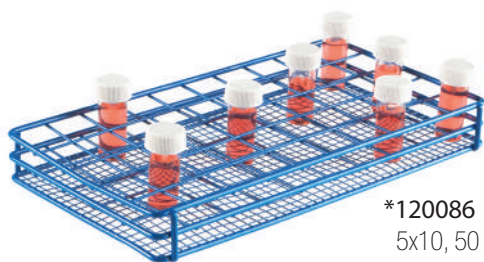

Coated Wire Racks

Chemically resistant HDPE Coated Wire Racks

*HS232461
2x4, 8 Wells

Fits 25-30 mm Tubes - 50 mL

Item No.	Color	Tube Array	Wells	Well Dia. mm	L x W x H in	L x W x H cm
HS232461*	Blue	2x4	8	30	5.8 x 3.2 x 3.5	14.7 x 8 x 8.9
120770	Blue	6x8	48	30	10.9 x 8.3 x 3.9	27.7 x 20.9 x 9.8

Fits 30-40 mm Tubes

Item No.	Color	Tube Array	Wells	Well Dia. mm	L x W x H in	L x W x H cm
120771*	Blue	3x8	24	40	14.1 x 5.5 x 3.9	35.7 x 13.9 x 9.8
120772	Blue	6x8	48	40	14 x 10.6 x 3.8	35 x 26 x 9.8

*120771
3x8, 24 Wells